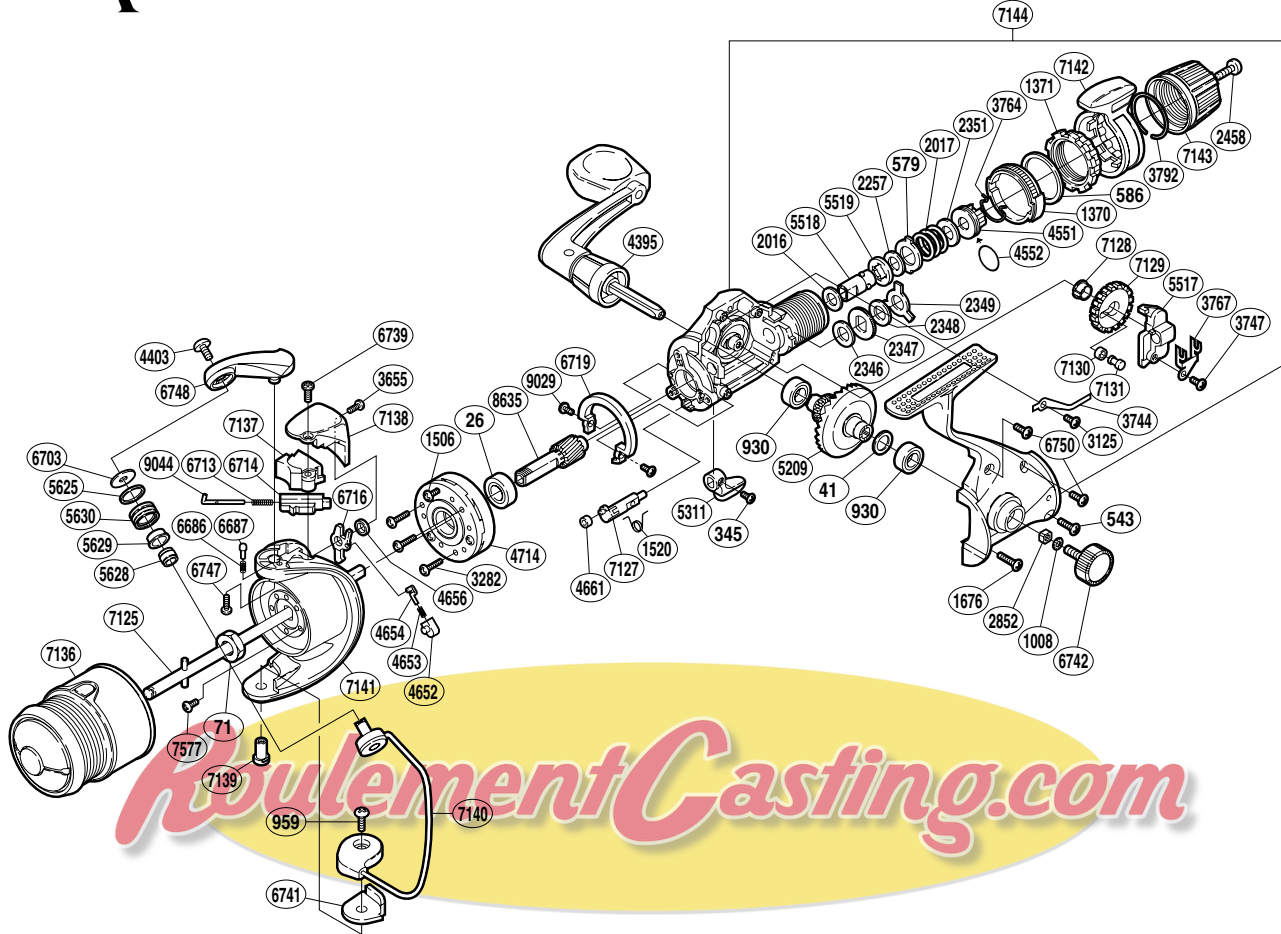

SHIMANO®

SAHARA

SH-GTE3000M

Part No.	Description	Part No.	Description	Part No.	Description
RD 0026	Ball Bearing	RD 3744	Drag Click	RD 6714	Bail Spring Guide (B)
RD 0041	Drive Gear Washer	RD 3747	Slider Retainer Screw	RD 6716	Bail Trip Lever
RD 0071	Rotor Nut	RD 3764	Hold Click Spring	RD 6719	Friction Ring
RD 0345	Anti-Reverse Lever Screw	RD 3767	Oscillating Slider Retainer	RD 6739	Rotor Protector Screw (large)
RD 0543	Side Cover Screw (medium)	RD 3792	Lever Hold Spring	RD 6741	Bail Hold Support Spacer
RD 0579	Eared Washer "B"	RD 4395	Handle Assembly	RD 6742	Handle Screw Cap
RD 0586	Fightin' Pressure Screw Washer	RD 4403	Line Roller Screw	RD 6747	Bail Arm Screw
RD 0930	Ball Bearing	RD 4551	Pressure Screw	RD 6748	Bail Arm
RD 0959	Bail Hold Support Screw	RD 4552	"O" Ring	RD 6750	Side Cover Screw (short)
RD 1008	Handle Lock Washer	RD 4652	Lever Spring Guide (B)	RD 7125	Main Shaft
RD 1370	Lever Click Gear	RD 4653	Lever Spring	RD 7127	Anti-Reverse Cam
RD 1371	Fightin' Pressure Screw	RD 4654	Lever Spring Guide (A)	RD 7128	Oscillating Gear Bushing
RD 1506	Clutch Cover Screw	RD 4656	Trip Lever Spacer	RD 7129	Oscillating Gear
RD 1520	Lever Spring	RD 4661	Anti-Reverse Cam Ring	RD 7130	Oscillating Guide Pin Bushing
RD 1676	Side Cover Screw (long)	RD 4714	Roller Clutch Assembly	RD 7131	Oscillating Guide Pin
RD 2016	Drag Washer "H" (cloth)	RD 5209	Drive Gear	RD 7136	Match Spool Assembly
RD 2017	Drag Coil Spring	RD 5311	Anti-Reverse Lever	RD 7137	Bail Spring Cover
RD 2257	Drag Washer "H" (blue)	RD 5517	Oscillating Slider	RD 7138	Bail Spring Cover Guard
RD 2346	Drag Washer "C" (cloth)	RD 5518	Drag Shaft (A)	RD 7139	Bail Hold Support Shaft
RD 2347	Click Gear	RD 5519	Drag Shaft (B)	RD 7140	Bail Assembly
RD 2348	Drag Washer "C" (blue)	RD 5625	Line Roller Spacer	RD 7141	Rotor
RD 2349	Eared Washer "B"	RD 5628	Line Roller Collar	RD 7142	Fightin' Drag Lever
RD 2351	Drag Spring Washer	RD 5629	Line Roller Bushing	RD 7143	Drag Programmer
RD 2458	Drag Programmer Screw	RD 5630	Line Roller	RD 7144	Body Assembly
RD 2852	Handle Screw Lock	RD 6686	Click Spring	RD 7577	Nut Lock Screw
RD 3125	Drag Click Screw	RD 6687	Bail Arm Click	RD 8635	Pinion Gear (B)
RD 3282	Roller Clutch Screw	RD 6703	Line Roller Washer	RD 9029	Friction Ring Screw
RD 3655	Rotor Protector Screw (small)	RD 6713	Bail Spring	RD 9044	Bail Spring Guide (A)